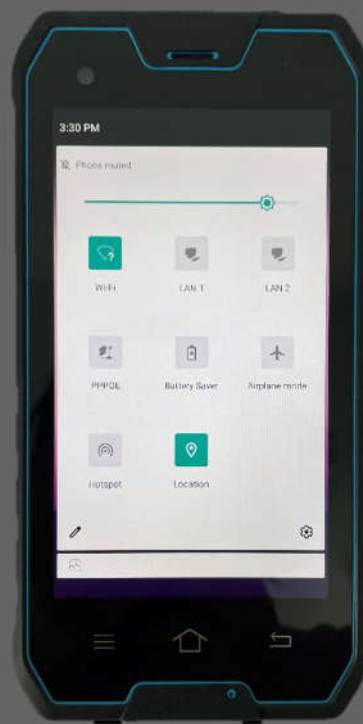

IPTV Emulation

- Support HDMI HD
- Support VAG/720P/1080/4k TV Emulation
- Help troubleshot TV problem
- 1310/1490/1577nm test