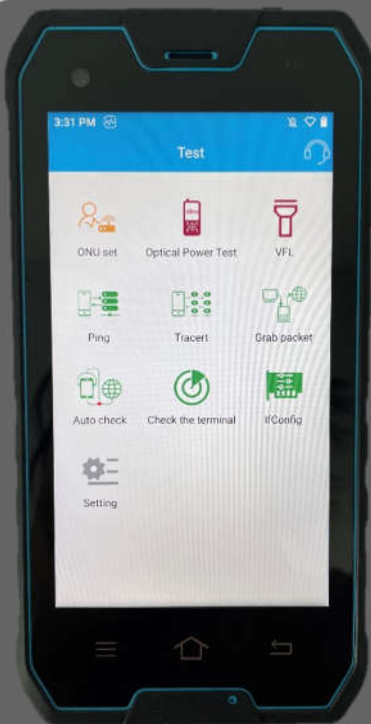

IPTV Emulation

- Support HDMI HD
- Support VAG/720P/1080/4k TV Emulation
- Help troubleshot TV problem
- 1310/1490/1577nm test