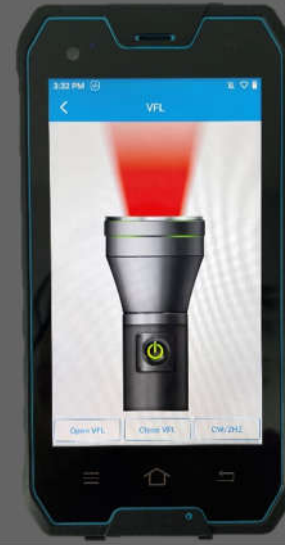

Main Function

VFL Function

- Stable Red Light
- Help to check the continuity of line
- 5MW